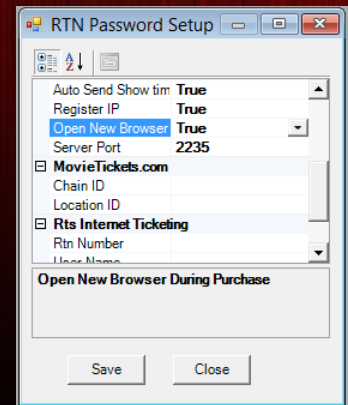

“Open New Browser”
needs to be set to
“True”