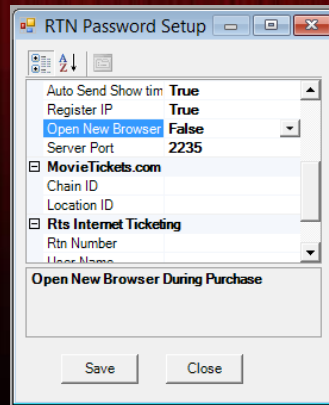

Ticket Type	Price
Adult Evening	\$6.00
Child Evening	\$4.00
Senior Evening	\$5.00

Tickets Page

The screenshot shows the CW website's navigation bar. The main content area features a large image of the movie 'Annie' cast with the title 'ANNIE' and a brief description: 'Business tycoon and mayoral candidate Benjamin Slacks launches a campaign to take in Annie, a young girl who has been living with a mean foster mom since her parents left her as a baby.' Below this, a 'Check Out' section for 'ANNIE 1/11/2015 (Sunday evening at 6:15p)' is displayed. The ticket prices are listed as follows:

Ticket Type	Ticket Price	Quantity	Total
Adult Evening	\$6.00	2	\$0.00

Check Out Page

The RTN Ticketing Page is still used, it is just shown embedded within your navigation.

- Framed area will NOT show a secure lock in the browser when choosing this option.
- Options available in RTS to have a secure checkout, page appear in a new secure browser.