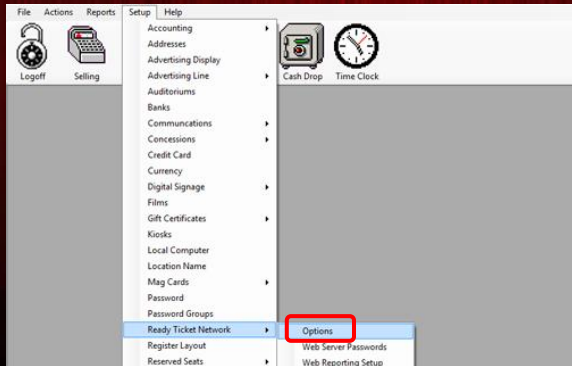

- Framed area will NOT show a secure lock in the browser when choosing this option.
- Options available in RTS to have a secure checkout, page appear in a new secure browser.